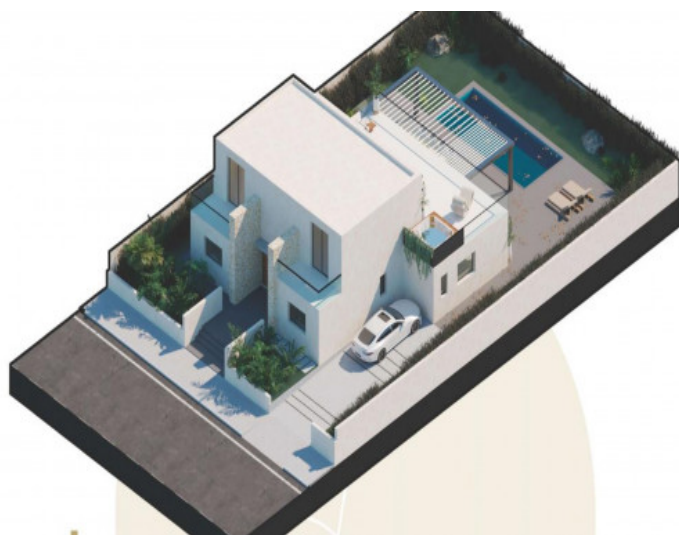

Bahia Grande

Referens 119607

All information is correct to the best of our knowledge. Errors and prior sale excepted. This prospectus is purely for information purposes. Only the notarized deed of sale is legally binding.

PORTA MALLORQUINA • C./ CONQUISTADOR 8, 07001 PALMA
TEL. +34 971 698 242 • INFO@PORTAMALLORQUINA.COM